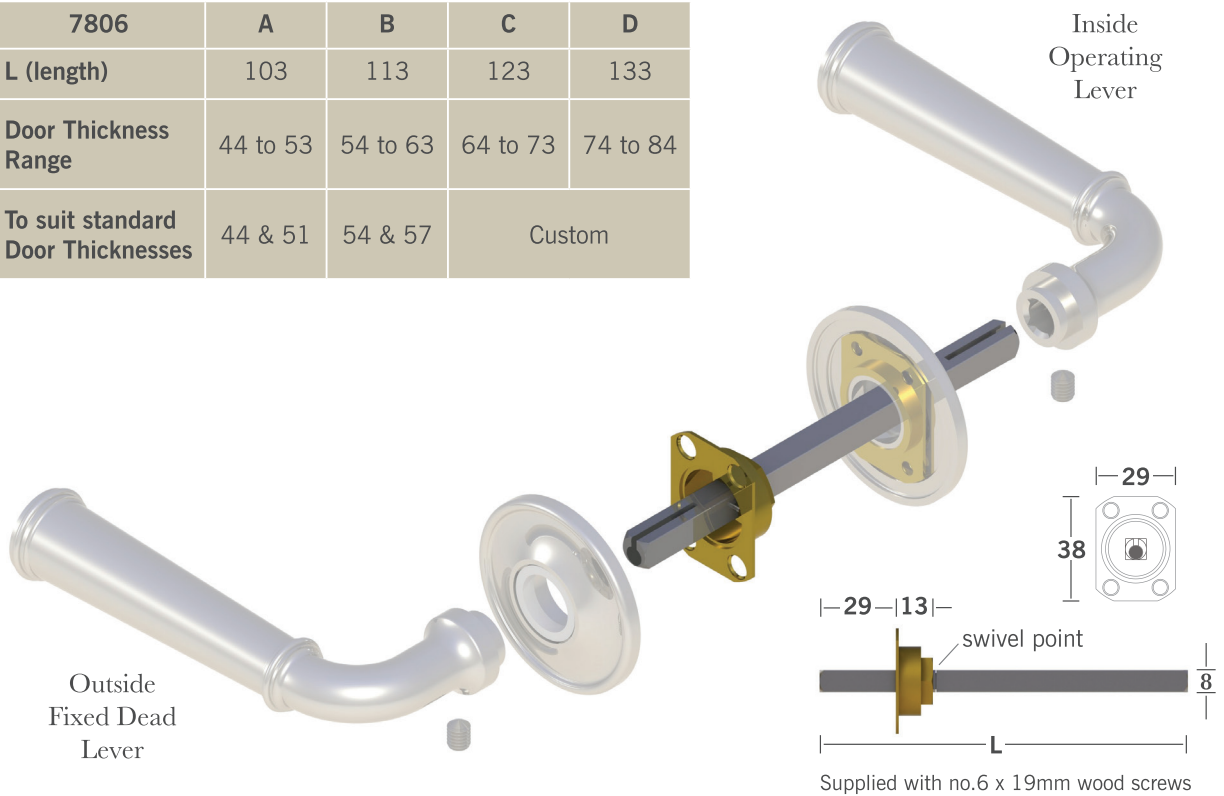

NEW Access Control Spindle

This NEW Spindle is designed to provide a strong and secure fixing for the outside fixed dead (dummy) Lever/Knob when used in conjunction with a Night Latch/Electric Strike/Key Fob. Typical applications are hotel bedroom doors and high-end residential apartment entrance doors. The advantage of this unique design is that all the pull force is transferred through the spindle. Available in four lengths to suit most door thicknesses.

7806	A	B	C	D
L (length)	103	113	123	133
Door Thickness Range	44 to 53	54 to 63	64 to 73	74 to 84
To suit standard Door Thicknesses	44 & 51	54 & 57	Custom	

Makers of fine English hardware