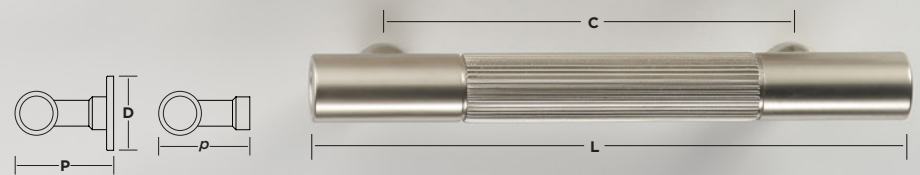

PULL DIA	ROSE DIA (D)	PROJECTION	
		No Rose (p)	With Rose (P)
13mm	25	33	34
16mm	32	39	41
19mm	38	45	47

dimensions in mm

LENGTHS	A	B	C	D	E	F	G	H	
	Centres (C)	96	128	160	192	224	288	384	384
Length (L) 13 dia	126	158	190	222	254	318	414	600	
Length (L) 16 dia	136	168	200	232	264	328	424	600	
Length (L) 19 dia	146	178	210	242	274	338	434	600	

dimensions in mm