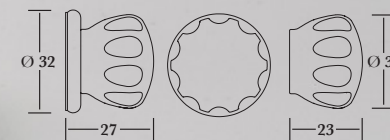

0690 - Cabinet Knob
Shown in Dark Matt Bronze

	A	B	C	D
Knob size	19 x 19	25 x 25	32 x 32	38 x 38
Knob Projection	19	25	32	38

dimensions in mm

0691 - Cabinet Knob
Shown in Pearl Nickel

	A	B	C	D
Knob size	19 dia	25 dia	32 dia	38 dia
Knob Projection	19	25	32	38

dimensions in mm

0689 - Cabinet Knob
Shown in Antique Brass

	A	B	C	D
Knob size	19 dia	25 dia	32 dia	38 dia
Knob Projection	19	25	32	38

dimensions in mm

All shown in Satin Nickel Bronzed

0687 - Cabinet Knob and Rosette
0686 - Cabinet Knob
0687ROSE - Rosette only