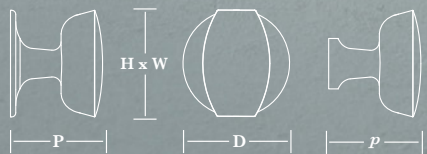

9592 - Cabinet Knob & Rosette
9593 - Cabinet Knob only
0693ROSE - Rosette only

Shown in Polished Nickel

	A	B	C	D
Knob size (H x W)	19 x 12	25 x 16	32 x 20	38 x 24
Knob Projection (p)	16	21	27	32
Rose size (D)	19 dia	25 dia	32 dia	38 dia
Knob & Rose Proj (P)	17	22	28	33

dimensions in mm

9590 - Cabinet Knob & Rosette
9591 - Cabinet Knob only
0693ROSE - Rosette only

Shown in Satin Nickel Bronzed