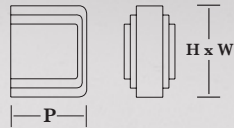

0675 - Cabinet Knob - Round Edge design
Shown in Dark Matt Bronze

	A	B	C
Knob size (H x W)	25 x 13	30 x 17	37 x 19
Knob Projection (P)	21	25	31

dimensions in mm

0668 - Cabinet Knob and Plate - Round Edge design
Shown in Dark Matt Bronze

	A	B	C
Knob size (H x W)	25 x 13	30 x 17	37 x 19
Plate size (h x w)	40 x 16	50 x 21	60 x 23
Knob Projection (P)	24	28	34

dimensions in mm

0676 - Cabinet Knob - Square Edge design
Shown in Pearl Nickel

	A	B	C
Knob size (H x W)	25 x 13	30 x 17	37 x 19
Knob Projection (P)	21	25	31

dimensions in mm

	A	B	C
Knob size (H x W)	25 x 13	30 x 17	37 x 19
Plate size (h x w)	40 x 16	50 x 21	60 x 23
Knob Projection (P)	24	28	34

dimensions in mm

MIXED FINISHES
For mixed finishes order the knob and plate separately:

Round Edge design	Square Edge design
0668KNOB - Knob only	0669KNOB - Knob only
0668PLATE - Plate only	0669PLATE - Plate only