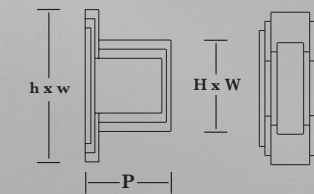

MIXED FINISHES
For mixed finishes order the knob and plate separately:

Round Edge design	Square Edge design
0668KNOB - Knob only	0669KNOB - Knob only
0668PLATE - Plate only	0669PLATE - Plate only