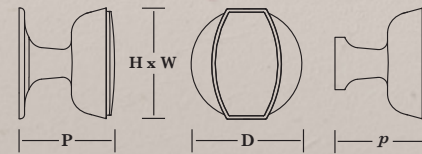

dimensions in mm

0665 - Cabinet Knob & Rosette
 0664 - Cabinet Knob only
 0665ROSE - Rosette only

Shown in Antique Brass

	A	B	C
Knob size (H x W)	25 x 25	32 x 32	38 x 38
Knob Projection (p)	23	29	35
Rosette size (H x W)	25 x 25	32 x 32	38 x 38
Knob & Rosette Proj (P)	24	31	37

dimensions in mm

Polished Silver Cabinet Knob
on Antique Silver Rosette

0684 - Cabinet Knob & Rosette
0683 - Cabinet Knob only
0684ROSE - Rosette only

Shown in Satin Nickel Bronzed

	A	B	C
Knob size (H x W)	25 x 25	32 x 32	38 x 38
Knob Projection (p)	21	27	33
Rosette size (H x W)	25 x 25	32 x 32	38 x 38
Knob & Rose Proj (P)	23	29	35

dimensions in mm

9592 - Cabinet Knob & Rosette
 9593 - Cabinet Knob only
 0693ROSE - Rosette only

Shown in Polished Nickel

	A	B	C	D
Knob size (H x W)	19 x 12	25 x 16	32 x 20	38 x 24
Knob Projection (p)	16	21	27	32
Rose size (D)	19 dia	25 dia	32 dia	38 dia
Knob & Rose Proj (P)	17	22	28	33

dimensions in mm

9590 - Cabinet Knob & Rosette
 9591 - Cabinet Knob only
 0693ROSE - Rosette only

Shown in Satin Nickel Bronzed

	A	B	C	D
Knob size (H x W)	19 x 12	25 x 16	32 x 20	38 x 24
Knob Projection (p)	16	21	27	32
Rose size (D)	19 dia	25 dia	32 dia	38 dia
Knob & Rose Proj (P)	17	22	28	33