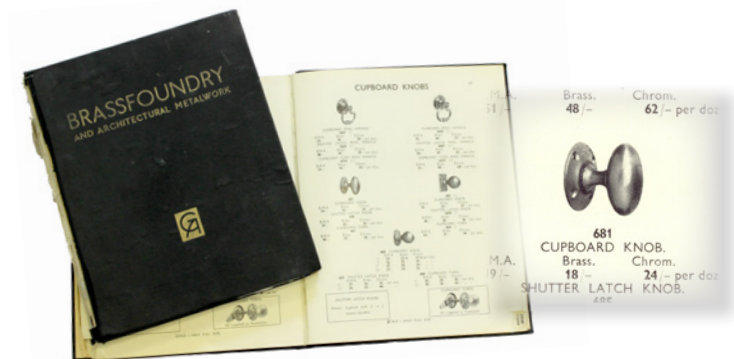

Frank Allart & Company was founded in 1914 by George Allart (Frank's father) and started life in Birmingham, England – 'the city of a thousand trades' as it was known back then.

After establishing themselves as general patternmakers, they quickly built up a reputation for high-class brassfoundry serving the architectural, cabinetry, marine and railway trades.

Today, still based in the heart of Birmingham but operating from a modern, purpose built facility, Frank Allart still design, develop, and manufacture some of the very best architectural quality door, window, and cabinet hardware available.

It has been described as 'jewellery for the home' and can be found adorning prestigious homes, luxury hotels, and historic buildings around the world.

This booklet focuses on our extensive selection of cabinet knobs and pulls. Our cabinet knobs are now offered with a choice of different rosette combinations to provide design flexibility. This also affords the specifier the opportunity to mix finishes between knob & rosette and create a truly unique and individual aesthetic.

Available in over 30 different finishes and patinas, our cabinet furniture is designed to complement our full range of door & window furniture; details of which can be found on our website www.frankallart.com