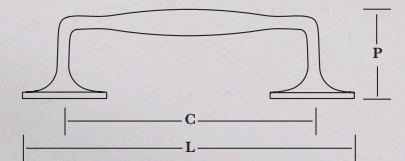

	A	B	C	D	E
Length (L)	130	155	182	240	375
Centres (C)	101	126	152	203	318
Projection (P)	26	26	31	38	51

dimensions in mm

0661 - Bakes Design Cabinet Knob

	A	B
Size (H x W)	33 x 46	38 x 53
Projection (P)	31	35

dimensions in mm

Cabinet / Appliance Pulls
 1433 - face fixed & rear bolt fixing
 1434 - rear bolt fixing
 1435 - face fixed

Shown in Pearl Nickel

1434 shown in all four sizes

	AA	A	B	C
Length (L)	158	203	254	305
Centres (C)	116	152	191	234
Projection (P)	42	54	61	68