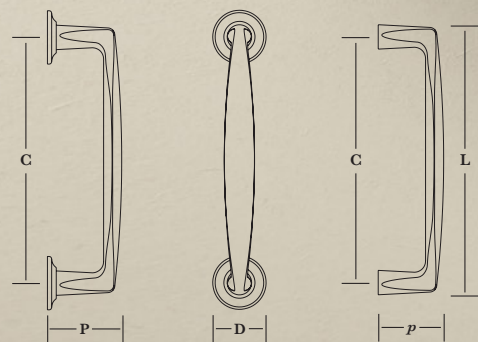

dimensions in mm

Cabinet / Appliance Pulls
 1433 - face fixed & rear bolt fixing
 1434 - rear bolt fixing
 1435 - face fixed

Shown in Pearl Nickel

1434 shown in all four sizes

	AA	A	B	C
Length (L)	158	203	254	305
Centres (C)	116	152	191	234
Projection (P)	42	54	61	68

dimensions in mm

4325 - Cabinet /Appliance Pull (no Rosette)

4350 to 4361 - Cabinet /Appliance Pull with twelve Rosette designs to choose from, each in 3 diameters

Shown in Polished Chrome

Polished Copper on Dark Matt Bronze

4350 A size with 38mm dia Rosette

4350 B size with 44mm dia Rosette

4350 C size with 54mm dia Rosette

Choice of twelve different Rosette designs:

	A	B	C
Centres (C)	175	226	310
Pull Length (L)	192	247	336
Pull Projection (P)	47	54	66
Pull & Rose Projection (P)	54	61	73
Rose Options Diameter's (D)	38 dia	44/54/64 dia	44/54/64 dia