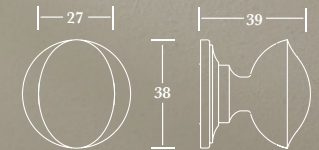

7240-7246 Oval Cabinet Knob on Rosette

Shown in Polished Nickel