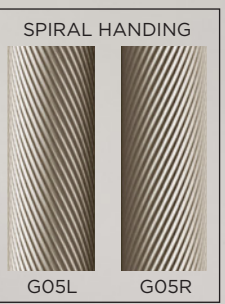

ALLART PRECISION®

SPIRAL

(Grip ref. G05L OR G05R)

Paired with STARBURST Rosette

G05R shown in Butlers Silver

See pages 25 to 27 for Cabinet Pull & T Pull sizes and options.
Matching Cabinet Knobs, see page 31.