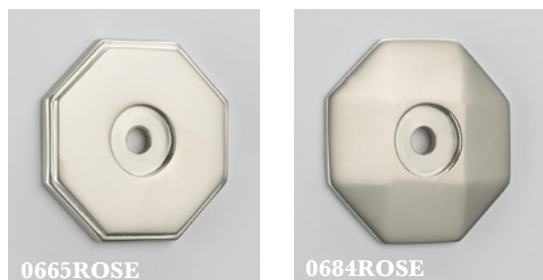

A	B	C
Size (A/F)	25	32	38

A/F = dimension across flats