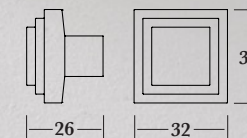

0663 - Cabinet Knob