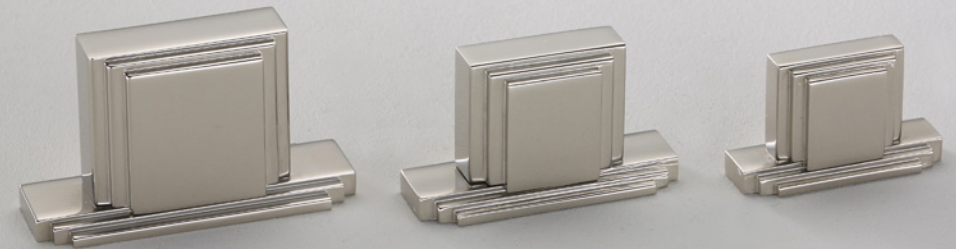

0669 - Cabinet Knob and Plate - Square Edge design
Shown in Pearl Nickel

	A	B	C
Knob size (H x W)	25 x 13	30 x 17	37 x 19
Plate size (h x w)	40 x 16	50 x 21	60 x 23
Knob Projection (P)	24	28	34

dimensions in mm