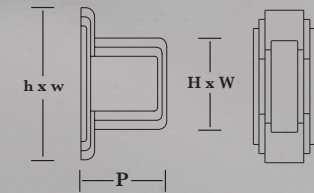

dimensions in mm

6999 Cabinet / Appliance Pull
Shown in Hand Burnished Brass

	A	B
Length (L)	240	270
Centres (C)	216	245
Projection (P)	62	62

dimensions in mm

3934 Cabinet / Appliance Pull
Shown in Polished Nickel

dimensions in mm

9590 - Cabinet Knob & Rosette
 9591 - Cabinet Knob only
 0693ROSE - Rosette only

Shown in Satin Nickel Bronzed

	A	B	C	D
Knob size (H x W)	19 x 12	25 x 16	32 x 20	38 x 24
Knob Projection (p)	16	21	27	32
Rose size (D)	19 dia	25 dia	32 dia	38 dia
Knob & Rose Proj (P)	17	22	28	33

dimensions in mm

0675 - Cabinet Knob - Round Edge design
Shown in Dark Matt Bronze

	A	B	C
Knob size (H x W)	25 x 13	30 x 17	37 x 19
Knob Projection (P)	21	25	31

dimensions in mm

0668 - Cabinet Knob and Plate - Round Edge design
Shown in Dark Matt Bronze

	A	B	C
Knob size (H x W)	25 x 13	30 x 17	37 x 19
Plate size (h x w)	40 x 16	50 x 21	60 x 23
Knob Projection (P)	24	28	34

dimensions in mm

0676 - Cabinet Knob - Square Edge design
Shown in Pearl Nickel

	A	B	C
Knob size (H x W)	25 x 13	30 x 17	37 x 19
Knob Projection (P)	21	25	31