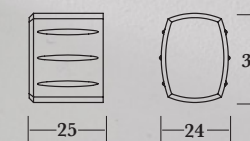

0672 - Cabinet Knob