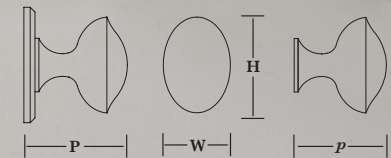

0674 - Cabinet Knob & Rosette (solid one-piece construction)

Shown in Antique Brass

	A	B	C
Size (D)	25 dia	32 dia	38 dia
Projection (P)	25	32	38

dimensions in mm

0681 - Cabinet Knob & Rosette - Face Fixed (solid one-piece construction)

0682 - Cabinet Knob & Rosette - Rear Bolt Fixed (solid one-piece construction)

Shown in Hand Burnished Brass

	A	B
Size (H x W)	32 x 21	38 x 24
Rose (D)	32 dia	38 dia
Projection (P)	31	35

dimensions in mm

9598 - Cabinet Knob on Plate (for mixed finishes order plate separately 9598PLATE)

9596 - Cabinet Knob

Shown in Polished Nickel

	A	B
Knob size (H x W)	32 x 16	38 x 19
Knob Projection (P)	25	27

dimensions in mm

9169 - Cabinet Knob & Rosette

9168 - Cabinet Knob only

Shown in Satin Nickel Bronzed

	A	B
Knob size (H x W)	32 x 22	38 x 27
Knob Projection (P)	31	37
Plate size	38 x 38 x 4	38 x 38 x 4
Knob & Plate Proj (P)	35	41

dimensions in mm