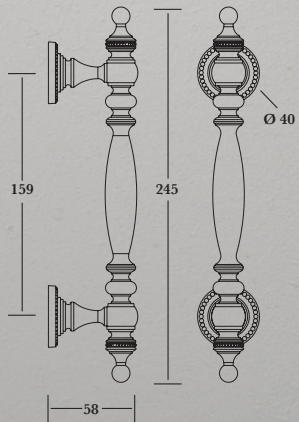

dimensions in mm

1910 to 1917 - Cabinet / Appliance Pull
with eight Rosette designs to choose
from, each in 4 diameters

1916 A size with
38mm dia Rosettes in
Antique Brass

1911 B size Pull in Hand
Burnished Nickel with 44mm dia
Rosettes in Antique Nickel

1988 A size Pull in Satin
Brass with 44mm dia
Rosettes in Antique Brass

1988 A size with
38mm dia Rosettes
in Antique Brass

Choice of eight different Rosette designs:

	A	B
Centres (C)	218	250
Projection (P)	60	60
Rose Options Diameter's (D)	38, 44 54 & 64 dia	38, 44 54 & 64 dia

dimensions in mm

6999 Cabinet / Appliance Pull
Shown in Hand Burnished Brass

	A	B
Length (L)	240	270
Centres (C)	216	245
Projection (P)	62	62

dimensions in mm

3934 Cabinet / Appliance Pull
Shown in Polished Nickel

1436 Cabinet Pulls
Shown in Antique Brass

	A	B	C
Length (L)	102	127	152
Width (W)	10	12	14
Projection (P)	28	30	36

dimensions in mm

1442 Cabinet Pulls
Shown in Dark Matt Bronze

	A	B
Length (L)	152	184
Projection (P)	36	45
Diameter (D)	37 dia	44 dia