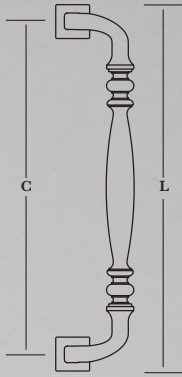

6999 Cabinet / Appliance Pull
Shown in Hand Burnished Brass

	A	B
Length (L)	240	270
Centres (C)	216	245
Projection (P)	62	62

dimensions in mm