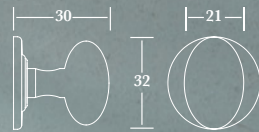

7210-7216 Oval Cabinet Knob on Rosette

Shown in Polished Nickel