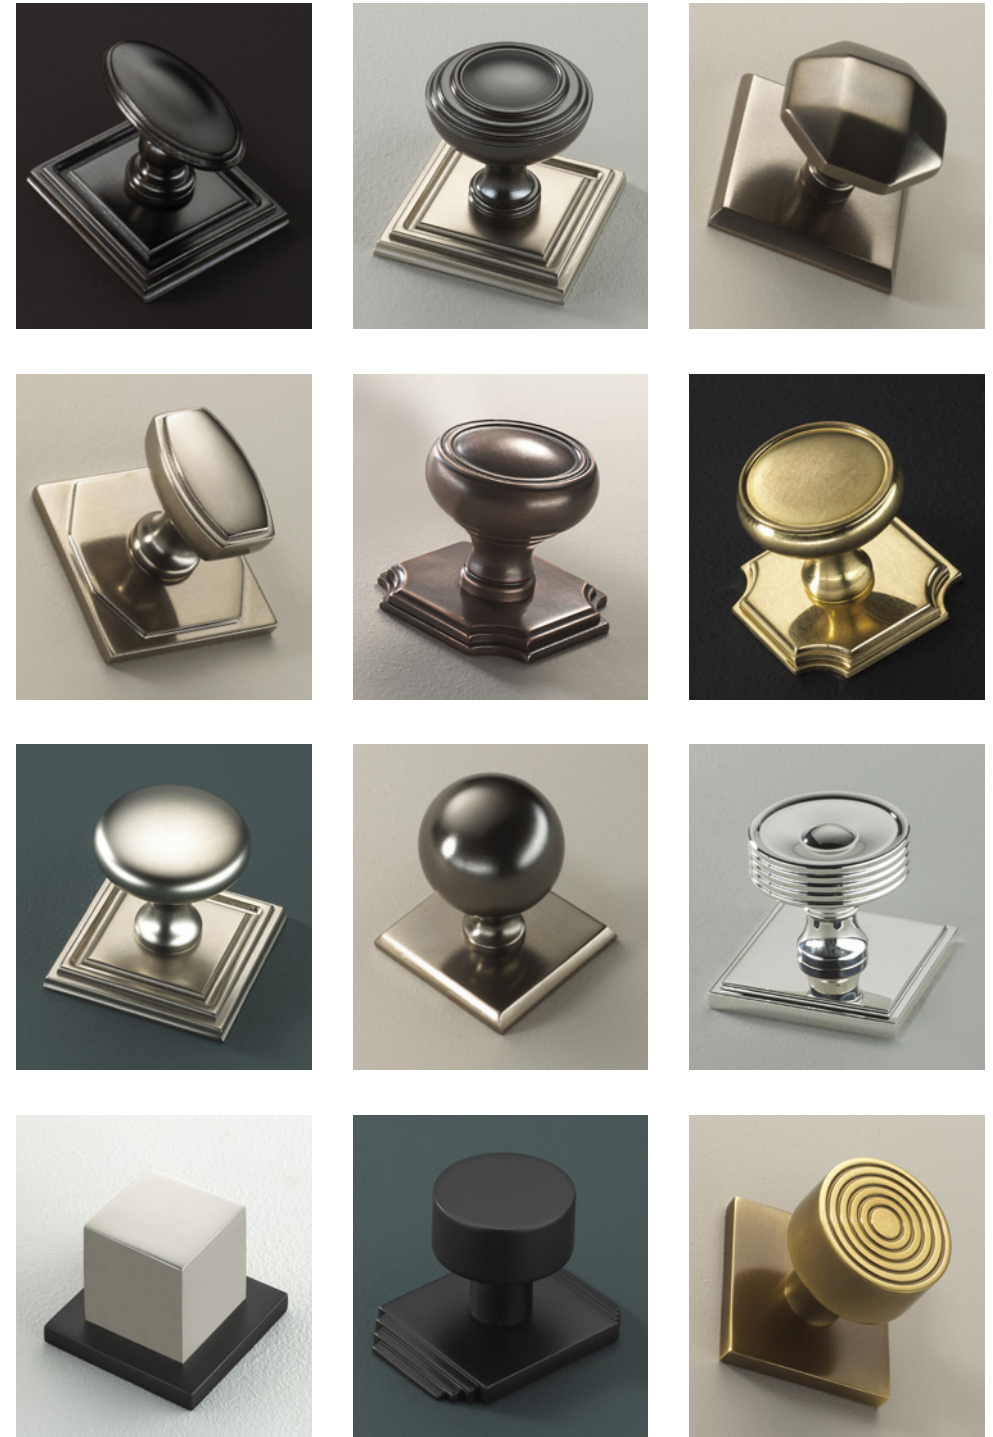

Cabinet Knob & Plate Combinations

Our Cabinet Knobs are now available with a choice of plate combinations to provide complete design flexibility. This also affords the specifier the opportunity to mix finishes between knob and plate to create a truly unique and individual piece.

The Cabinet Knob and Plate is ordered separately. Plate codes are shown above, Cabinet Knob codes are shown throughout this booklet.

	A	B	C	D	E
H x W	32 x 32	38 x 38	44 x 44	54 x 54	64 x 64
3216 H x W	47 x 32	53 x 38	62 x 44	72 x 54	82 x 64