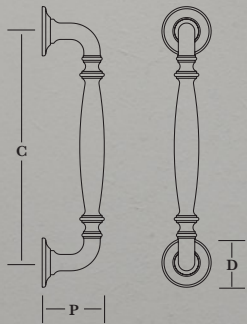

4350 A size with 38mm dia Rosette

4350 B size with 44mm dia Rosette

4350 C size with 54mm dia Rosette

Choice of twelve different Rosette designs:

	A	B	C
Centres (C)	175	226	310
Pull Length (L)	192	247	336
Pull Projection (P)	47	54	66
Pull & Rose Projection (P)	54	61	73
Rose Options Diameter's (D)	38 dia	44/54/64 dia	44/54/64 dia

dimensions in mm

9531 Cabinet / Appliance Pull
 Shown in Satin Nickel Bronzed

Cabinet / Appliance Pulls
 Shown in Polished Nickel

9502-4 Cabinet Handles

9512 Cabinet / Appliance Pull

	A	B
Length (L)	210	254
Centres (C)	190	232
Projection (P)	40	46

dimensions in mm

1910 to 1917 - Cabinet / Appliance Pull
with eight Rosette designs to choose
from, each in 4 diameters

1916 A size with
38mm dia Rosettes in
Antique Brass

1911 B size Pull in Hand
Burnished Nickel with 44mm dia
Rosettes in Antique Nickel

Choice of eight different Rosette designs:

	A	B
Centres (C)	209	241
Projection (P)	56	56
Rose Options Diameter's (D)	38, 44 54 & 64 dia	38, 44 54 & 64 dia

dimensions in mm

1982 to 1989 - Cabinet / Appliance
Pull with eight Rosette designs to choose
from, each in 4 diameters