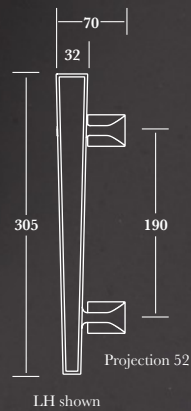

	A	B	C	D	E
Length (L)	130	155	182	240	375
Centres (C)	101	126	152	203	318
Projection (P)	26	26	31	38	51

dimensions in mm

0661 - Bakes Design Cabinet Knob

	A	B
Size (H x W)	33 x 46	38 x 53
Projection (P)	31	35

4350 A size with 38mm dia Rosette

4350 B size with 44mm dia Rosette

4350 C size with 54mm dia Rosette

Choice of twelve different Rosette designs:

	A	B	C
Centres (C)	175	226	310
Pull Length (L)	192	247	336
Pull Projection (P)	47	54	66
Pull & Rose Projection (P)	54	61	73
Rose Options Diameter's (D)	38 dia	44/54/64 dia	44/54/64 dia

dimensions in mm

9531 Cabinet / Appliance Pull
 Shown in Satin Nickel Bronzed

Cabinet / Appliance Pulls
 Shown in Polished Nickel

9502-4 Cabinet Handles

9512 Cabinet / Appliance Pull

	A	B
Length (L)	210	254
Centres (C)	190	232
Projection (P)	40	46

dimensions in mm

1910 to 1917 - Cabinet / Appliance Pull
with eight Rosette designs to choose
from, each in 4 diameters

1916 A size with
38mm dia Rosettes in
Antique Brass

1911 B size Pull in Hand
Burnished Nickel with 44mm dia
Rosettes in Antique Nickel