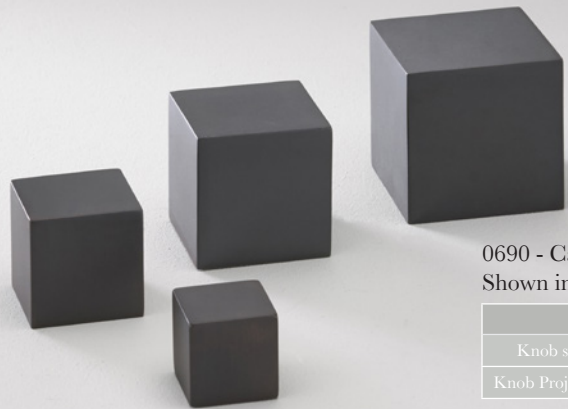

7240-7246 Oval Cabinet Knob on Rosette

Shown in Polished Nickel

MIXED FINISHES
Order the Knob and Rosette separately:
7240KNOB, 7240ROSE to 7246ROSE

(note the Knob cannot be used
on its own, i.e. without a rosette)