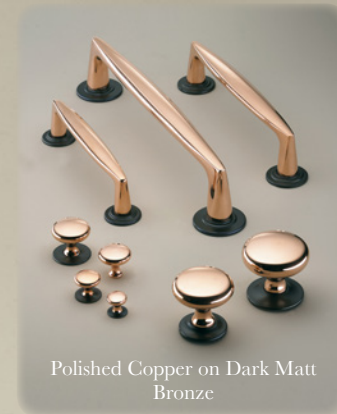

4325 - Cabinet /Appliance Pull (no Rosette)

4350 to 4361 - Cabinet /Appliance Pull with twelve Rosette designs to choose from, each in 3 diameters

Shown in Polished Chrome

Polished Copper on Dark Matt Bronze