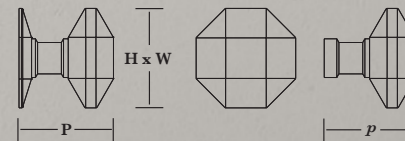

dimensions in mm

0665 - Cabinet Knob & Rosette
 0664 - Cabinet Knob only
 0665ROSE - Rosette only

Shown in Antique Brass

	A	B	C
Knob size (H x W)	25 x 25	32 x 32	38 x 38
Knob Projection (p)	23	29	35
Rosette size (H x W)	25 x 25	32 x 32	38 x 38
Knob & Rosette Proj (P)	24	31	37

dimensions in mm

Polished Silver Cabinet Knob
on Antique Silver Rosette

0684 - Cabinet Knob & Rosette
0683 - Cabinet Knob only
0684ROSE - Rosette only

Shown in Satin Nickel Bronzed

	A	B	C
Knob size (H x W)	25 x 25	32 x 32	38 x 38
Knob Projection (p)	21	27	33
Rosette size (H x W)	25 x 25	32 x 32	38 x 38
Knob & Rose Proj (P)	23	29	35