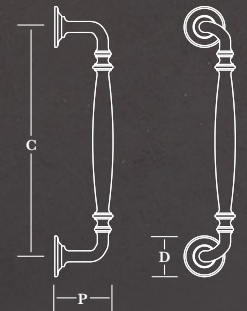

dimensions in mm

1910 to 1917 - Cabinet / Appliance Pull
with eight Rosette designs to choose
from, each in 4 diameters

1916 A size with
38mm dia Rosettes in
Antique Brass

1911 B size Pull in Hand
Burnished Nickel with 44mm dia
Rosettes in Antique Nickel

Choice of eight different Rosette designs:

	A	B
Centres (C)	209	241
Projection (P)	56	56
Rose Options Diameter's (D)	38, 44 54 & 64 dia	38, 44 54 & 64 dia

dimensions in mm

1982 to 1989 - Cabinet / Appliance
Pull with eight Rosette designs to choose
from, each in 4 diameters

1988 A size Pull in Satin
Brass with 44mm dia
Rosettes in Antique Brass

1988 A size with
38mm dia Rosettes
in Antique Brass

Choice of eight different Rosette designs:

	A	B
Centres (C)	218	250
Projection (P)	60	60
Rose Options Diameter's (D)	38, 44 54 & 64 dia	38, 44 54 & 64 dia