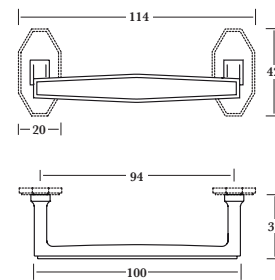

4350 A size with 38mm dia Rosette

4350 B size with 44mm dia Rosette

4350 C size with 54mm dia Rosette

Choice of twelve different Rosette designs:

	A	B	C
Centres (C)	175	226	310
Pull Length (L)	192	247	336
Pull Projection (P)	47	54	66
Pull & Rose Projection (P)	54	61	73
Rose Options Diameter's (D)	38 dia	44/54/64 dia	44/54/64 dia

dimensions in mm

9531 Cabinet / Appliance Pull
 Shown in Satin Nickel Bronzed

Cabinet / Appliance Pulls
 Shown in Polished Nickel

9502-4 Cabinet Handles

9512 Cabinet / Appliance Pull

	A	B
Length (L)	210	254
Centres (C)	190	232
Projection (P)	40	46

dimensions in mm

1910 to 1917 - Cabinet / Appliance Pull
with eight Rosette designs to choose
from, each in 4 diameters

1916 A size with
38mm dia Rosettes in
Antique Brass

1911 B size Pull in Hand
Burnished Nickel with 44mm dia
Rosettes in Antique Nickel

Choice of eight different Rosette designs:

	A	B
Centres (C)	209	241
Projection (P)	56	56
Rose Options Diameter's (D)	38, 44 54 & 64 dia	38, 44 54 & 64 dia

dimensions in mm

1982 to 1989 - Cabinet / Appliance
Pull with eight Rosette designs to choose
from, each in 4 diameters