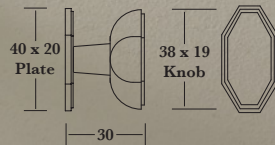

dimensions in mm

0681 - Cabinet Knob & Rosette - Face Fixed (solid one-piece construction)

0682 - Cabinet Knob & Rosette - Rear Bolt Fixed (solid one-piece construction)

Shown in Hand Burnished Brass

	A	B
Size (H x W)	32 x 21	38 x 24
Rose (D)	32 dia	38 dia
Projection (P)	31	35

dimensions in mm

9598 - Cabinet Knob on Plate (for mixed finishes order plate separately 9598PLATE)

9596 - Cabinet Knob

Shown in Polished Nickel

	A	B
Knob size (H x W)	32 x 16	38 x 19
Knob Projection (P)	25	27

dimensions in mm

9169 - Cabinet Knob & Rosette

9168 - Cabinet Knob only

9169PLATE

Shown in Satin Nickel Bronzed

	A	B
Knob size (H x W)	32 x 22	38 x 27
Knob Projection (P)	31	37
Plate size	38 x 38 x 4	38 x 38 x 4
Knob & Plate Proj (P)	35	41