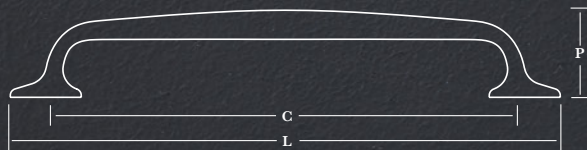

	A	B	C	D	E
Length (L)	130	155	182	240	375
Centres (C)	101	126	152	203	318
Projection (P)	26	26	31	38	51

dimensions in mm

0661 - Bakes Design Cabinet Knob

	A	B
Size (H x W)	33 x 46	38 x 53
Projection (P)	31	35