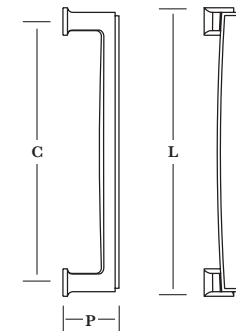

4350 A size with 38mm dia Rosette

4350 B size with 44mm dia Rosette

4350 C size with 54mm dia Rosette

Choice of twelve different Rosette designs:

	A	B	C
Centres (C)	175	226	310
Pull Length (L)	192	247	336
Pull Projection (P)	47	54	66
Pull & Rose Projection (P)	54	61	73
Rose Options Diameter's (D)	38 dia	44/54/64 dia	44/54/64 dia

dimensions in mm

9531 Cabinet / Appliance Pull
 Shown in Satin Nickel Bronzed

Cabinet / Appliance Pulls
 Shown in Polished Nickel

9502-4 Cabinet Handles

9512 Cabinet / Appliance Pull

	A	B
Length (L)	210	254
Centres (C)	190	232
Projection (P)	40	46

dimensions in mm

1910 to 1917 - Cabinet / Appliance Pull
with eight Rosette designs to choose
from, each in 4 diameters

1916 A size with
38mm dia Rosettes in
Antique Brass

1911 B size Pull in Hand
Burnished Nickel with 44mm dia
Rosettes in Antique Nickel

1988 A size Pull in Satin
Brass with 44mm dia
Rosettes in Antique Brass

1988 A size with
38mm dia Rosettes
in Antique Brass

Choice of eight different Rosette designs:

	A	B
Centres (C)	218	250
Projection (P)	60	60
Rose Options Diameter's (D)	38, 44 54 & 64 dia	38, 44 54 & 64 dia