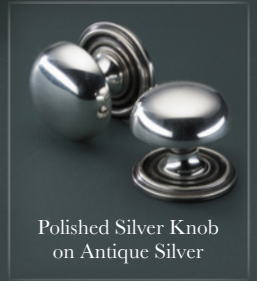

Polished Silver Knob
on Antique Silver