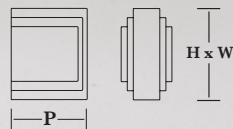

0675 - Cabinet Knob - Round Edge design
Shown in Dark Matt Bronze

	A	B	C
Knob size (H x W)	25 x 13	30 x 17	37 x 19
Knob Projection (P)	21	25	31

dimensions in mm

0668 - Cabinet Knob and Plate - Round Edge design
Shown in Dark Matt Bronze

	A	B	C
Knob size (H x W)	25 x 13	30 x 17	37 x 19
Plate size (h x w)	40 x 16	50 x 21	60 x 23
Knob Projection (P)	24	28	34

dimensions in mm

0676 - Cabinet Knob - Square Edge design
Shown in Pearl Nickel

	A	B	C
Knob size (H x W)	25 x 13	30 x 17	37 x 19
Knob Projection (P)	21	25	31

dimensions in mm

	A	B	C
Knob size (H x W)	25 x 13	30 x 17	37 x 19
Plate size (h x w)	40 x 16	50 x 21	60 x 23
Knob Projection (P)	24	28	34

dimensions in mm

MIXED FINISHES
For mixed finishes order the knob and plate separately:

Round Edge design	Square Edge design
0668KNOB - Knob only	0669KNOB - Knob only
0668PLATE - Plate only	0669PLATE - Plate only