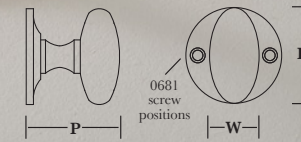

0682 - Cabinet Knob & Rosette - Rear Bolt Fixed (solid one-piece construction)

Shown in Hand Burnished Brass