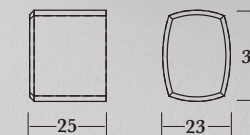

0671 - Cabinet Knob