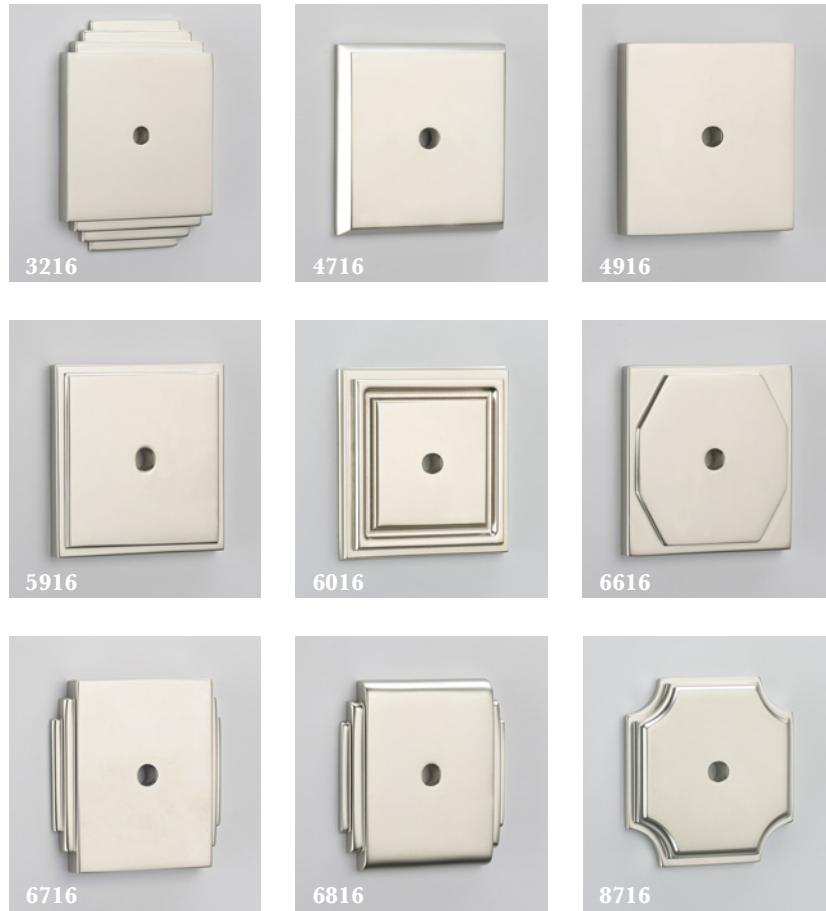

Cabinet Knob & Plate Combinations

Our Cabinet Knobs are now available with a choice of plate combinations to provide complete design flexibility. This also affords the specifier the opportunity to mix finishes between knob and plate to create a truly unique and individual piece.

The Cabinet Knob and Plate is ordered separately. Plate codes are shown above, Cabinet Knob codes are shown throughout this booklet.

	A	B	C	D	E
H x W	32 x 32	38 x 38	44 x 44	54 x 54	64 x 64
3216 H x W	47 x 32	53 x 38	62 x 44	72 x 54	82 x 64