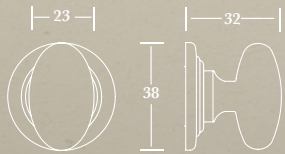

7230-7236 Oval Cabinet Knob on Rosette

Shown in Polished Nickel