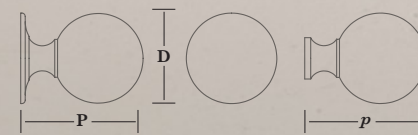

A	B	C	D
Knob size (D)	19 dia	25 dia	32 dia	38 dia
Knob Projection (P)	24	32	42	50
Rose size (D)	19 dia	25 dia	32 dia	38 dia
Knob & Rose Proj (P)	25	33	43	51

dimensions in mm